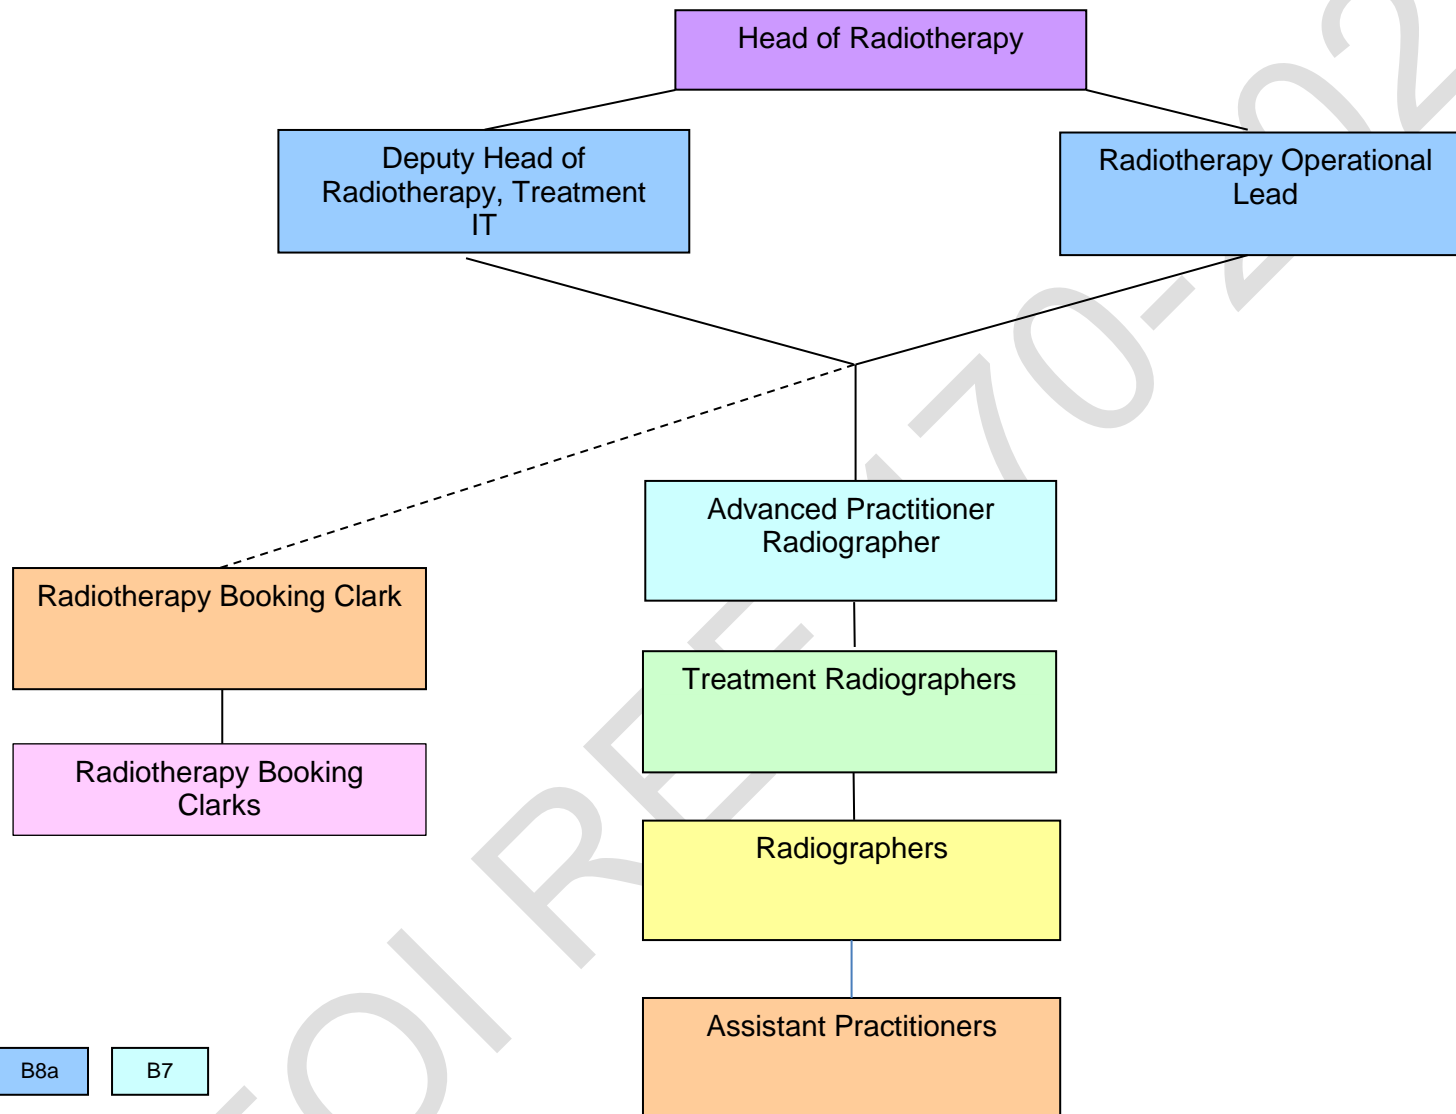

UHM Cancer Centre
Current Radiotherapy Organisation Chart 2021

KEY:

B8b	B8a	B7
B6	B5	B4
B3		